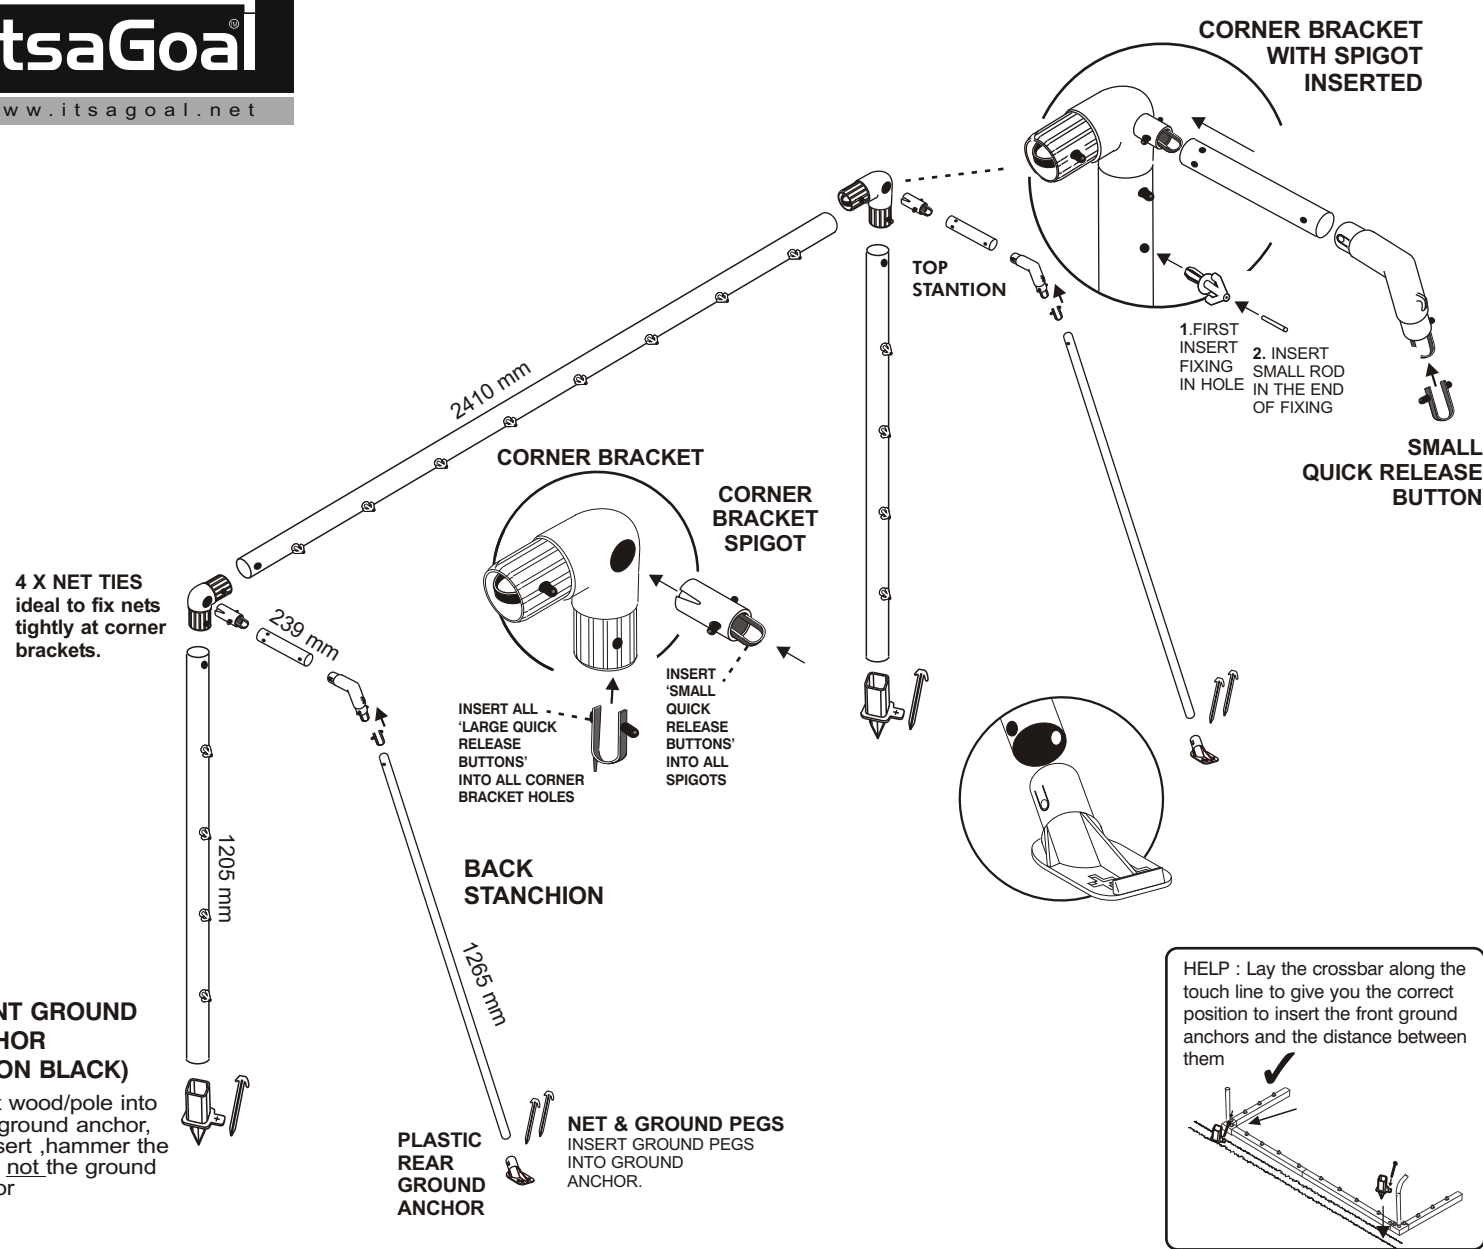

Grass Surface Garden Goal - size 8'x4' -2.4m x 1.2m - 1 piece crossbar

68mm --- 8' x 4' --- Grass Surface Garden---FI.CDR

COMPONENTS

- 2 X SUPEROUND CORNER BRACKET
- 2 X SPIGOT
- 2 X REAR GROUND ANCHORS
- 15 X GROUND PEG
- 2 X PLASTIC STANCHION ELBOW
- 4 X LARGE QUICK RELEASE BUTTON
- 4 X SMALL QUICK RELEASE BUTTON
- 4 X NET TIES
- 16 X ARROW HEAD NET FIXINGS
- 2 X BLACK NYLON FRONT GROUND ANCHOR
- 1 X GOAL NET 8'X4'
- 1 X FITTING INSTRUCTIONS

POST SECTIONS

68mm Diameter

STANCHION TUBES

40mm Diameter

HELP : Lay the crossbar along the touch line to give you the correct position to insert the front ground anchors and the distance between them

NOT SUITABLE FOR CHILDREN UNDER 36 MONTHS UNTIL ASSEMBLED DUE TO SMALL PARTS.
WORLDWIDE © COPYRIGHT 2005, ALL RIGHTS RESERVED, A REGISTERED DESIGN

CE Made in England

SPARE PARTS TEL: 0 11 42 43 42 00