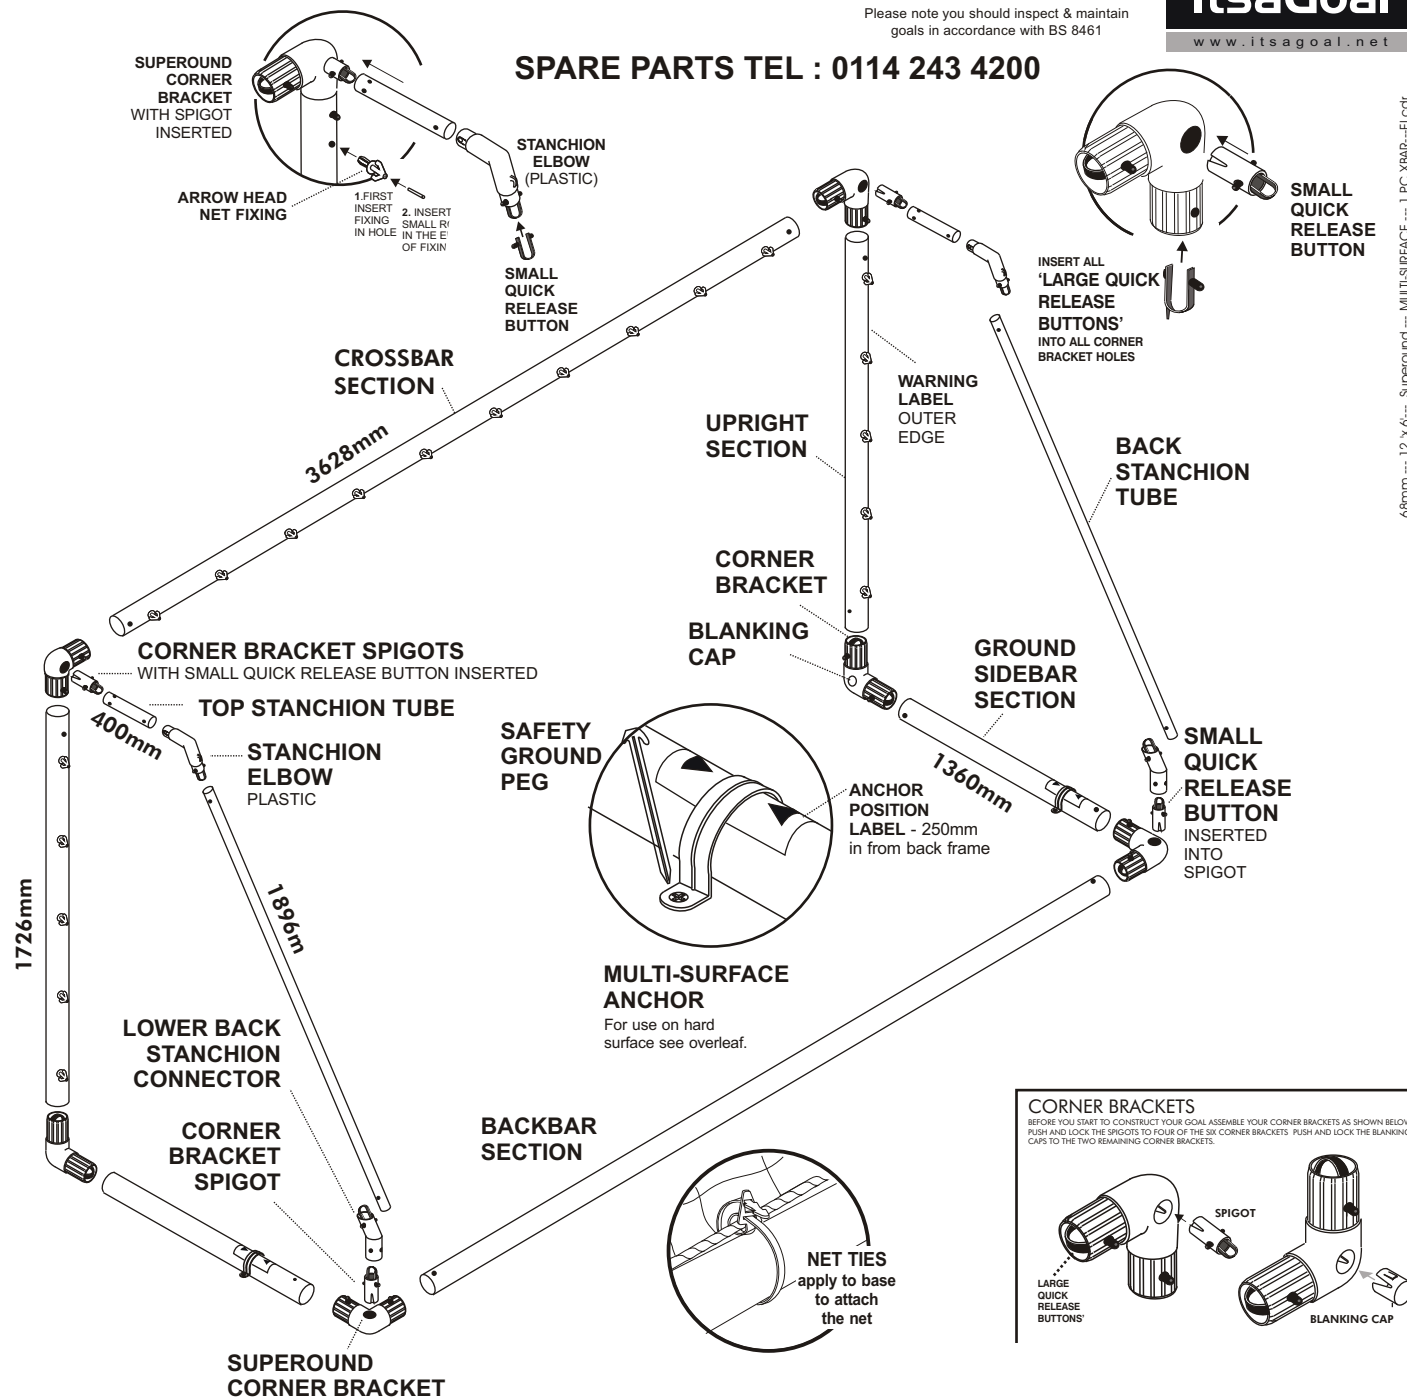

**COMPONENTS**

Multi surface standard **PACK 1**

-  **6 x SUPEROUND CORNER BRACKET**
-  **4 x SPIGOT**
-  **2 x BLANKING CAP**
-  **2 x MULTI-SURFACE ANCHOR**
-  **4 x GROUND PEG**
-  **2 x PLASTIC STANCHION ELBOW**
-  **2 x LOWER BACK STANCHION CONNECTOR**
-  **12 x LARGE QUICK RELEASE BUTTON**
-  **8 x SMALL QUICK RELEASE BUTTON**
-  **2 x GOAL ANCHOR LABELS**

**PACK 2**

-  **30 x NET TIES**
-  **24 x ARROW HEAD NET FIXINGS**
-  **1 x GOAL NET 12'X6'**
-  **1 x FITTING INSTRUCTIONS**

**POST SECTIONS**

68mm Diameter

**STANCHION TUBES**  
40mm Diameter

**SPARE PARTS TEL : 0114 243 4200**

68mm --- 12'x6' --- Superound --- MULTI-SURFACE --- 1 PC XB&R---Flodr