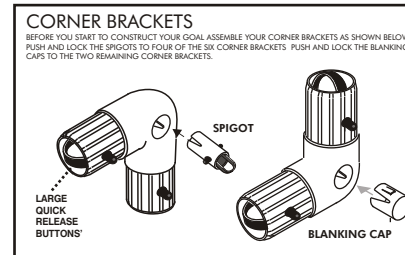

**COMPONENTS**

Multi surface standard **PACK 1**

-  **6 x SUPEROUND CORNER BRACKET**
-  **4 x SPIGOT**
-  **2 x BLANKING CAP**
-  **2 x MULTI-SURFACE ANCHOR**
-  **4 x GROUND PEG**
-  **2 x PLASTIC STANCHION ELBOW**
-  **2 x LOWER BACK STANCHION CONNECTOR**
-  **12 x LARGE QUICK RELEASE BUTTON**
-  **8 x SMALL QUICK RELEASE BUTTON**
-  **2 x GOAL ANCHOR LABELS**

**PACK 2**

-  **30 x NET TIES**
-  **24 x ARROW HEAD NET FIXINGS**
-  **1 x GOAL NET 12'X6'**
-  **1 x FITTING INSTRUCTIONS**

**POST SECTIONS**

68mm Diameter

**STANCHION TUBES**  
40mm Diameter

**SPARE PARTS TEL : 0114 243 4200**

68mm --- 12'x6' --- Superound --- MULTI-SURFACE --- 1 PC XB&R---Flodr