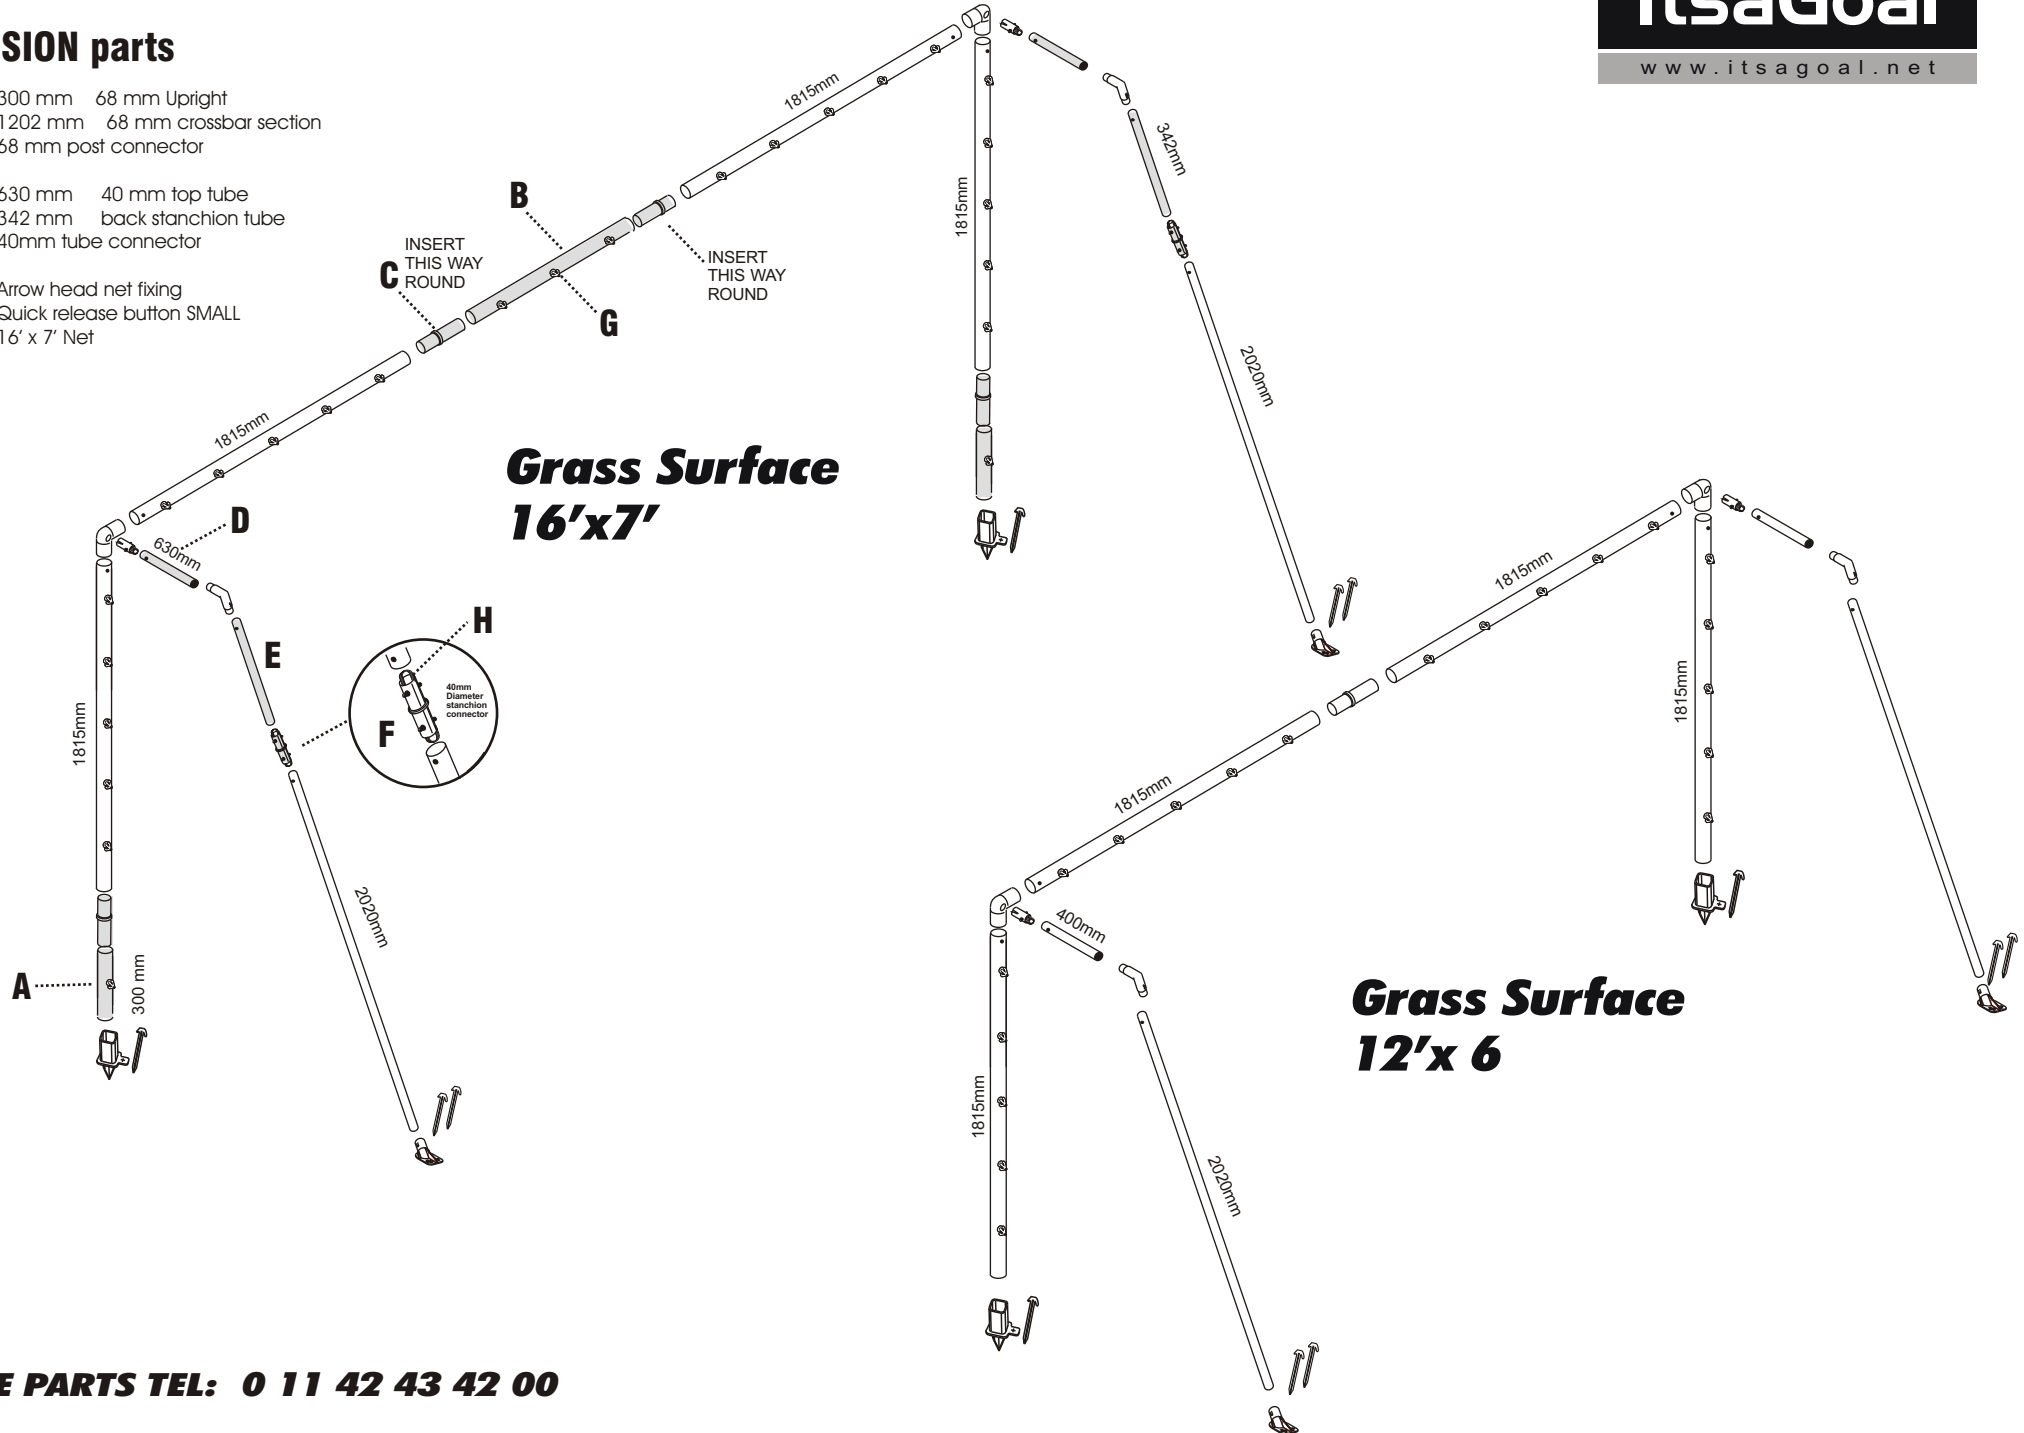

EXTENSION KIT - Grass Surface 12'x 6' to 16'x7' grass version

EXTENSION parts

- A 2 x 300 mm 68 mm Upright
- B 1 x 1202 mm 68 mm crossbar section
- C 4 x 68 mm post connector
- D 2 x 630 mm 40 mm top tube
- E 2 x 342 mm back stanchion tube
- F 2 x 40mm tube connector
- G 5 x Arrow head net fixing
- H 4 x Quick release button SMALL
- I 1 x 16' x 7' Net

SPARE PARTS TEL: 0 11 42 43 42 00