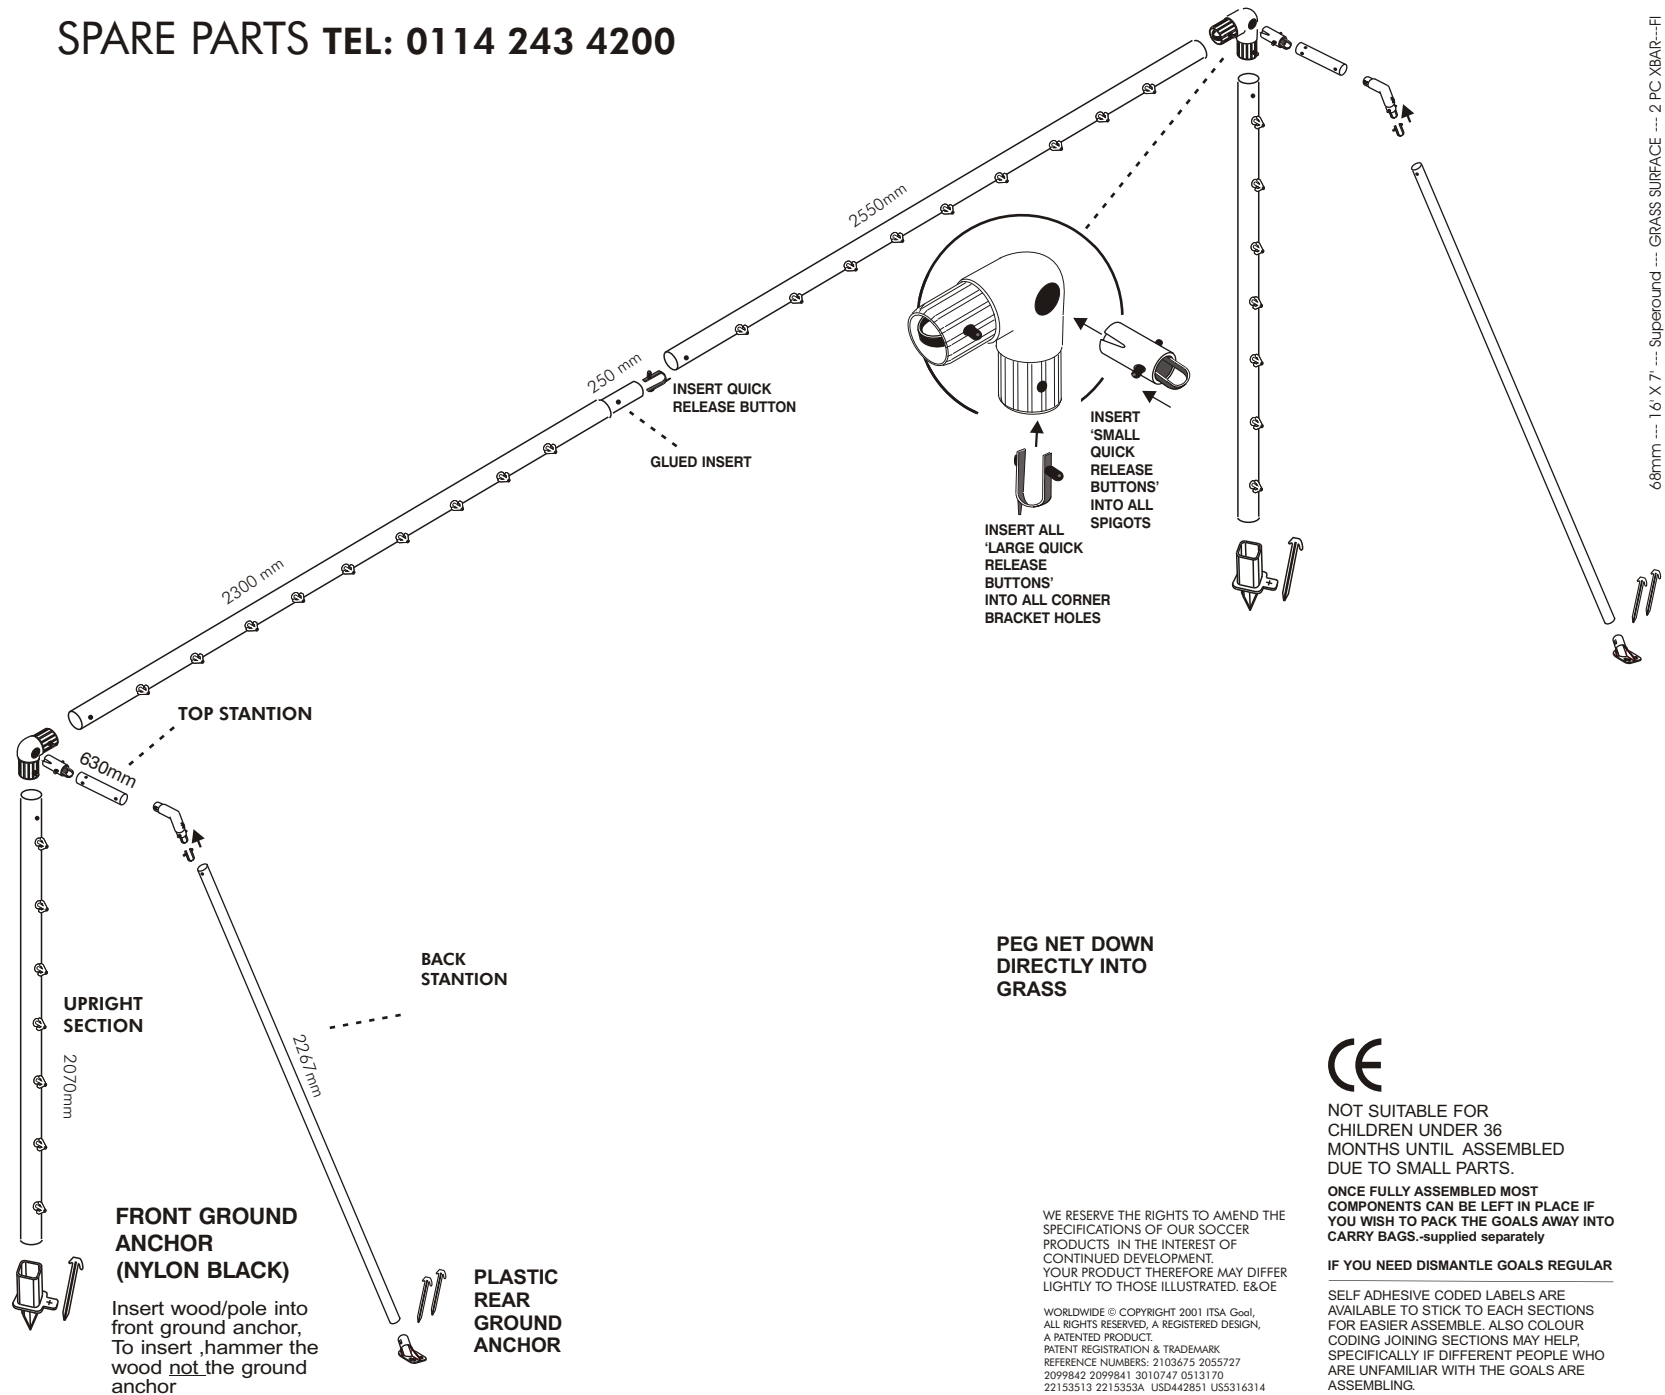

COMPONENTS

- **2 X SUPEROUND CORNER BRACKET**
- **2 X SPIGOT**
- **30 X NET HOOKS**
- **21 X GROUND PEG**
- **2 X PLASTIC ELBOWS**
- **5 X LARGE QUICK RELEASE BUTTON**
- **4 X SMALL QUICK RELEASE BUTTON**
- **2 X BLACK NYLON FRONT GROUND ANCHOR**
- **2 X REAR GROUND ANCHOR**
- **1 X FITTING INSTRUCTIONS**
- **1 X WARNING LABEL**
- **1 X GOAL NET**

1. **POST SECTIONS** 68mm Diameter
   2 x Crossbar Sections (one with insert glued)
   2 x upright posts
2. **STANTION TUBES** 40mm Diameter
   2 x Top tubes
   2 x Sloping back tubes

SPARE PARTS TEL: 0114 243 4200

68mm --- 16' X 7' --- Superound --- GRASS SURFACE --- 2 PC XBAR---FI

Made in England

NOT SUITABLE FOR CHILDREN UNDER 36 MONTHS UNTIL ASSEMBLED DUE TO SMALL PARTS.

ONCE FULLY ASSEMBLED MOST COMPONENTS CAN BE LEFT IN PLACE IF YOU WISH TO PACK THE GOALS AWAY INTO CARRY BAGS.-supplied separately

IF YOU NEED DISMANTLE GOALS REGULAR

SELF ADHESIVE CODED LABELS ARE AVAILABLE TO STICK TO EACH SECTIONS FOR EASIER ASSEMBLE. ALSO COLOUR CODING JOINING SECTIONS MAY HELP. SPECIFICALLY IF DIFFERENT PEOPLE WHO ARE UNFAMILIAR WITH THE GOALS ARE ASSEMBLING.